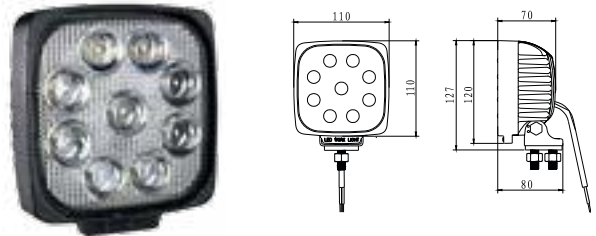

BULLBOY B27R LED -ARBEIDSLYS 27W

Varenr: **1603-300405**

Led: 9 x 3W power LED EPISTAR
Kabel: 350mm silikon kabel
Linse: Polykarbonat
Hus: Aluminium
Lysbilde: Optimalisert bredt lysbilde

BULLBOY B27 HD LED -ARBEIDSLYS 27W