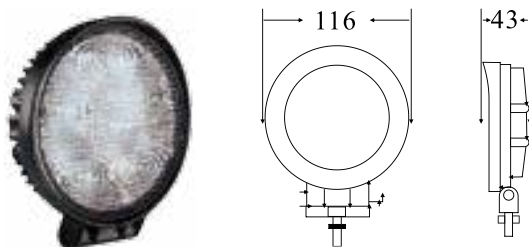

BULLBOY B18 COMPACT LED -ARBEIDSLYS 18W

Varenr: **1603-300392**

Led: 6 x 3W power LED EPISTAR
Kabel: 350mm silikon kabel
Linse: Glass
Hus: Aluminium
Lysbilde: Optimalisert bredt lysbilde

BULLBOY B18 LED -ARBEIDSLYS 18W