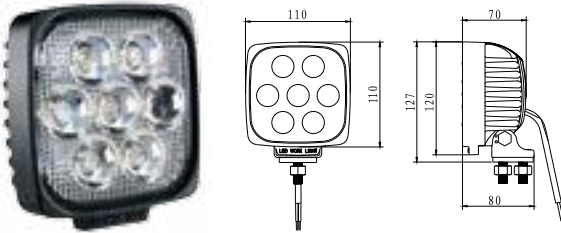

BULLBOY B35 LED -ARBEIDSLYS 35W

Varenr: **1603-300399**