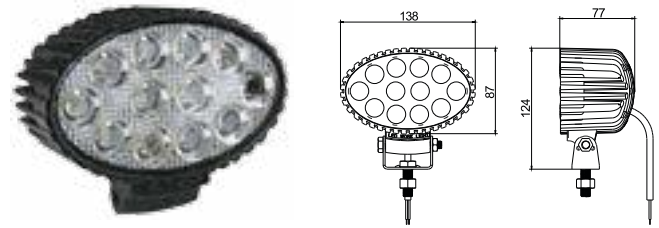

Led: 9 x 3W power LED EPISTAR
Kabel: 400mm silikon kabel
Linse: Polykarbonat
Hus: Aluminium
Lysbilde: Bredt lysbilde

BULLBOY B30 SIDE MONTERT LED-ARBEIDSLYS 30W

Varenr: **1603-300395**

Led: 6 x 5W GREE LED
Kabel: 400mm silikon kabel / DT plugg
Montering: Sidemontering
Linse: Glass
Hus: Aluminium
Lysbilde: Optimalisert bredt lysbilde

BULLBOY B35 LED -ARBEIDSLYS 35W

Varenr: **1603-300399**

Led: 7 x 5W power LED EPISTAR
Kabel: 400mm silikon kabel
Linse: Polykarbonat
Hus: Aluminium
Lysbilde: Optimalisert bredt lysbilde

BULLBOY B36 LED -ARBEIDSLYS 36W