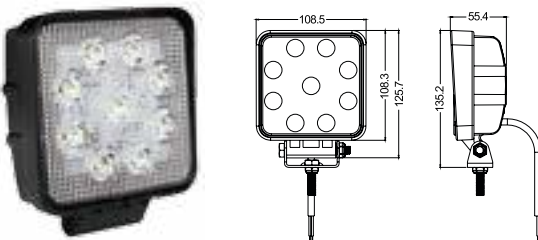

BULLBOY B27 LED -ARBEIDSLYS 27W

Varenr: **1603-300397**