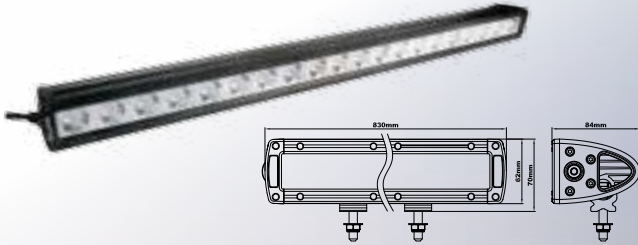

BULLPRO 200W LED -ARBEIDSLYSBJELKE