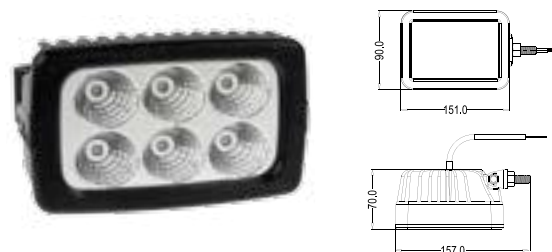

Varenr: **1603-300406**

Led: 9 x 3W power LED EPISTAR
Kabel: 350mm silikon kabel
Linse: Polykarbonat
Hus: Aluminium
Lysbilde: Optimalisert bredt lysbilde

BULLBOY B27 LED -ARBEIDSLYS 27W

Varenr: **1603-300397**

Led: 9 x 3W power LED EPISTAR
Kabel: 400mm silikon kabel
Linse: Polykarbonat
Hus: Aluminium
Lysbilde: Bredt lysbilde

BULLBOY B30 SIDE MONTERT LED-ARBEIDSLYS 30W

Varenr: **1603-300395**

Led: 6 x 5W GREE LED
Kabel: 400mm silikon kabel / DT plugg
Montering: Sidemontering
Linse: Glass
Hus: Aluminium
Lysbilde: Optimalisert bredt lysbilde