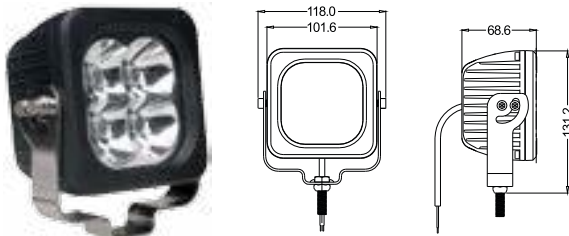

BULLBOY B40 LED -ARBEIDSLYS 40W

Varenr: **1603-300408**