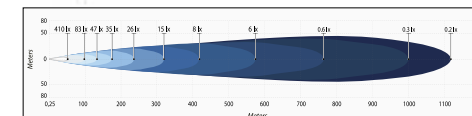

Race R8

LED

Varenummer: 1605-NS3712

10-30V 64W	Ref. 37.5	8X HIGH POWER LED	B: 429mm H: 82mm D: 104mm	E9

Hus: Aluminium
Montering: Robust justerbar brakett