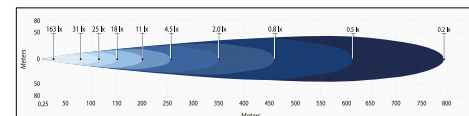

Race R4

LED

Varenummer: 1605-NS3711

10-30V 32W	Ref. 20	4X HIGH POWER LED	B: 241mm H: 82mm D: 104mm	E9

Hus: Aluminium
Montering: Robust justerbar brakett